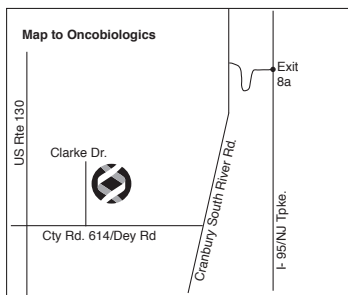

Oncobiologics™

7 Clarke Drive
Cranbury, New Jersey
08512 USA

DIRECTIONS

- New Jersey Turnpike North or South to Exit 8A. Keep right after tolls. Follow signs for New Jersey 32 W/U.S. 130/South Brunswick/Cranbury/County Road 535
- Turn left onto Cranbury South River Rd
- Turn right onto County Rd 614/Dey Rd
- Take the 2nd right onto Clarke Dr.
- Oncobiologics is second driveway on the right (#7).